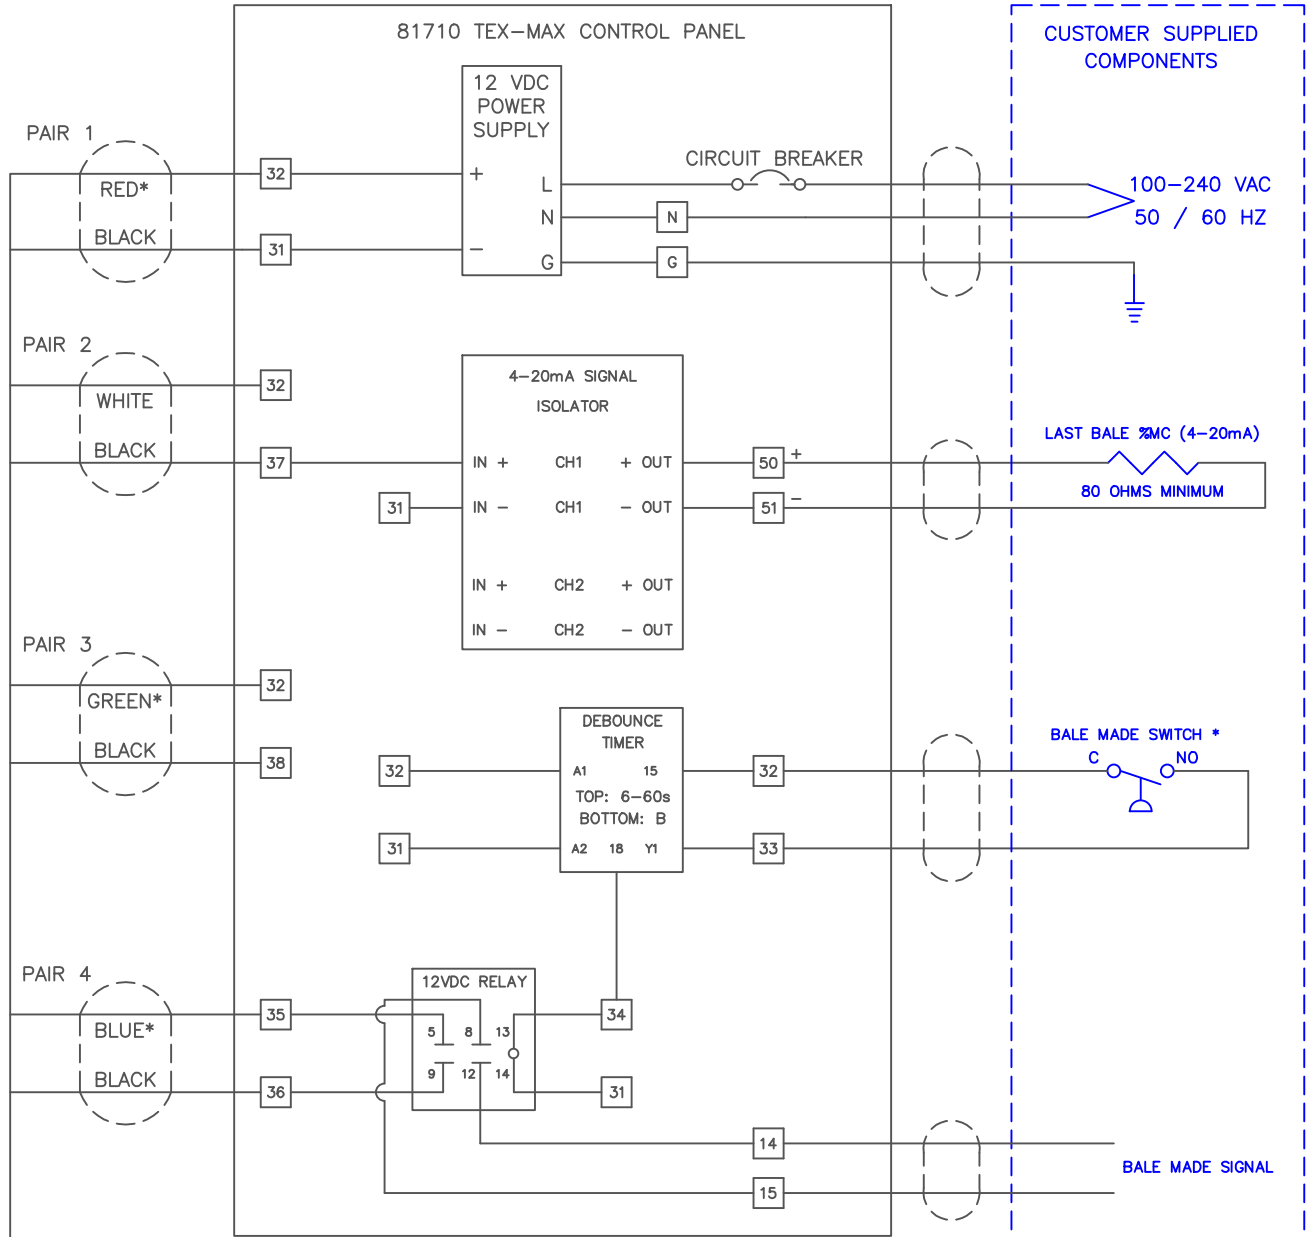

NOT FOR USE ON BALES SUBJECTED TO WATER SPRAY

* WIRE MAY BE WHITE

* BALE SWITCH MUST BE TRIGGERED BEFORE BALE EXITS TEX-MAX SENSING AREA