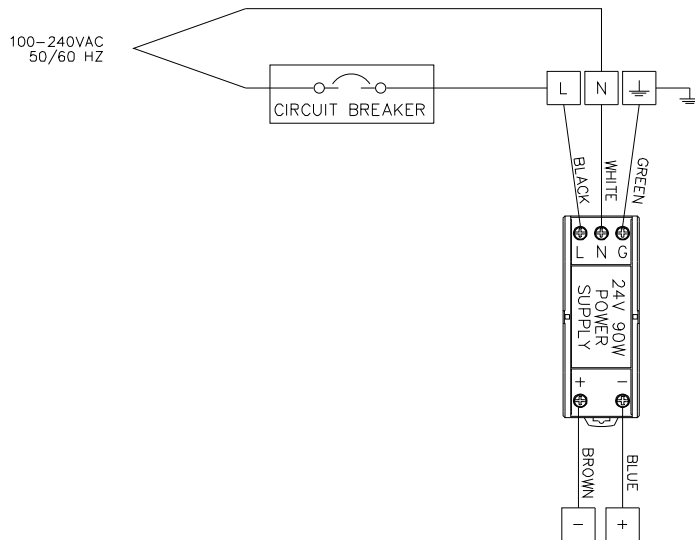

SAMUEL JACKSON, INC.

GINSPIRE
CONTROL PANEL
PANEL WIRING
PAGE 1 OF 2

CA20720
12-2018

SAMUEL JACKSON, INC.

GINSPIRE
CONTROL PANEL
PANEL WIRING
PAGE 2 OF 2

CA20721
12-2018