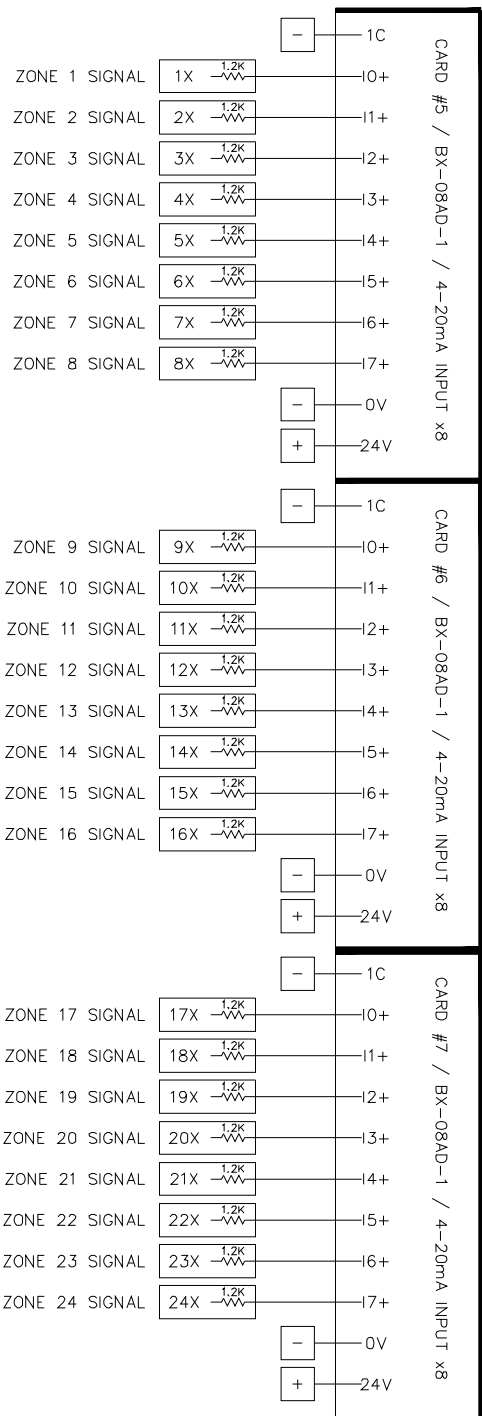

SAMUEL JACKSON, INC.

GINSPIRE
CONTROL PANEL
PANEL WIRING
PAGE 1 OF 2

CA20720
12-2018

SAMUEL JACKSON, INC.

GINSPIRE
CONTROL PANEL
PANEL WIRING
PAGE 2 OF 2

CA20721
12-2018