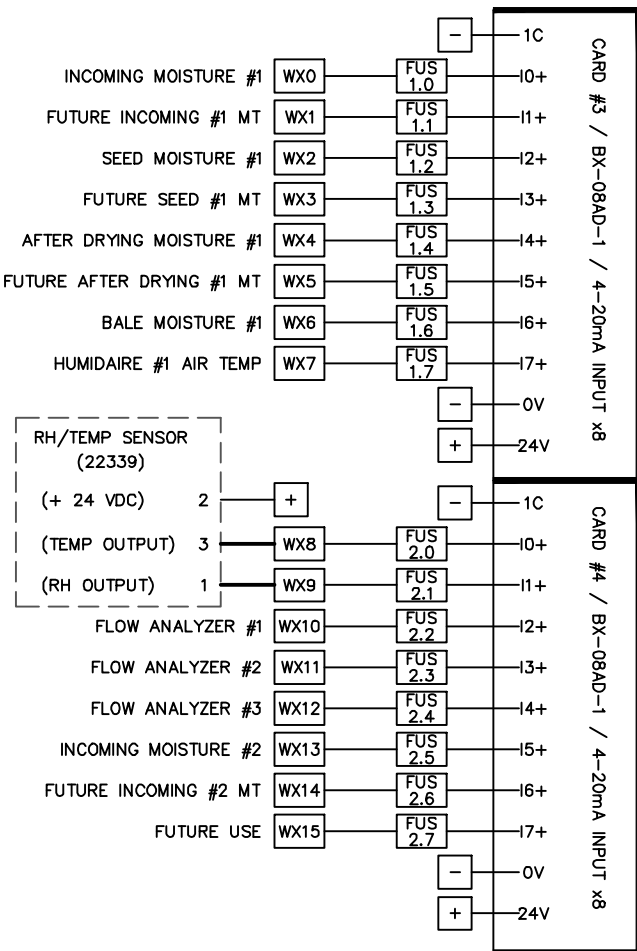

SAMUEL JACKSON, INC.
 MIRROR SPECTRUM
 PRIMARY CONTROL
 PANEL WIRING
 PAGE 1 OF 2

CA83605C
 04-2024

SAMUEL JACKSON, INC.

MIRROR SPECTRUM
PRIMARY CONTROL
PANEL WIRING
PAGE 2 OF 2

CAB3606G
04-2024