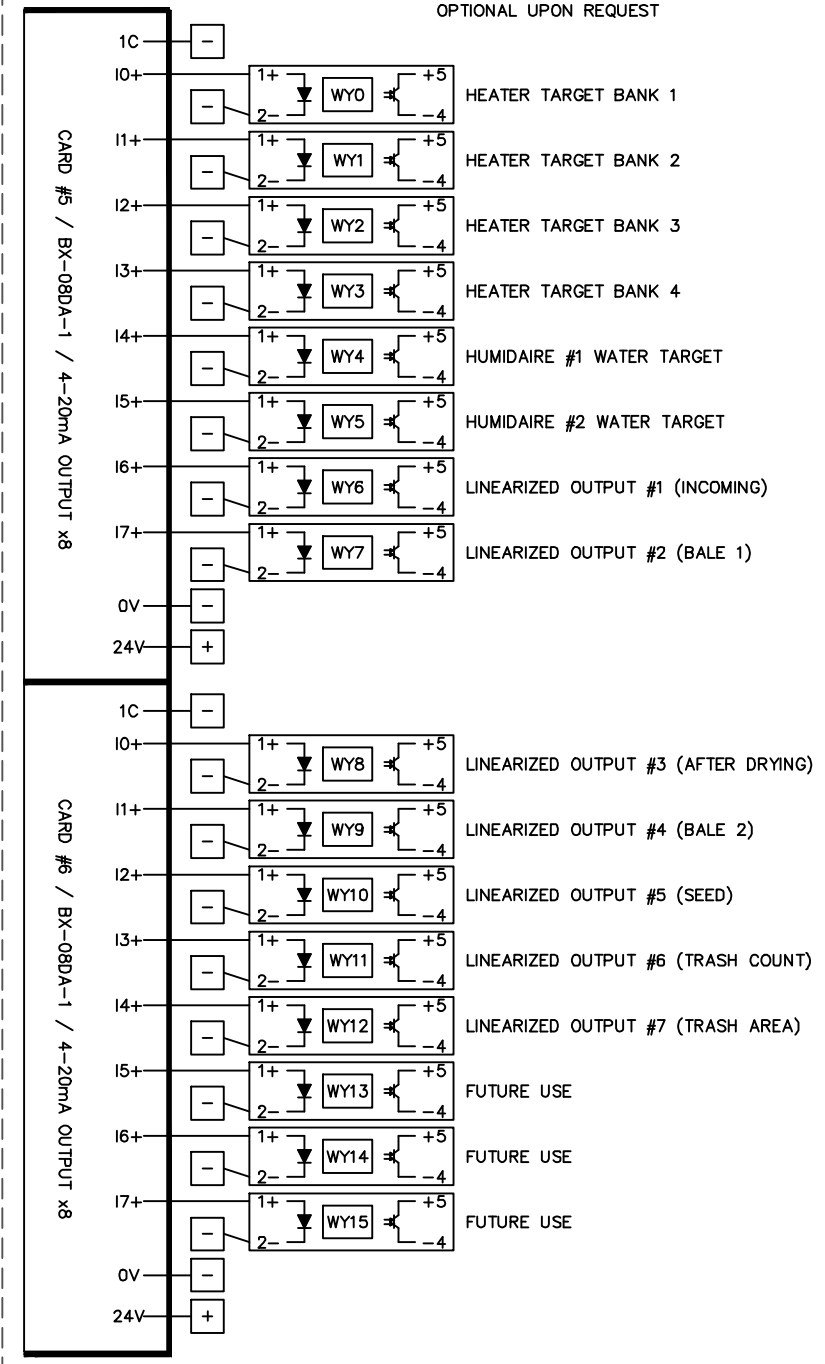

SAMUEL JACKSON, INC.
 MIRROR SPECTRUM
 PRIMARY CONTROL
 PANEL WIRING
 PAGE 1 OF 2

CA83605C
 04-2024

SAMUEL JACKSON, INC.

MIRROR SPECTRUM
PRIMARY CONTROL
PANEL WIRING
PAGE 2 OF 2

CAB3606G
04-2024