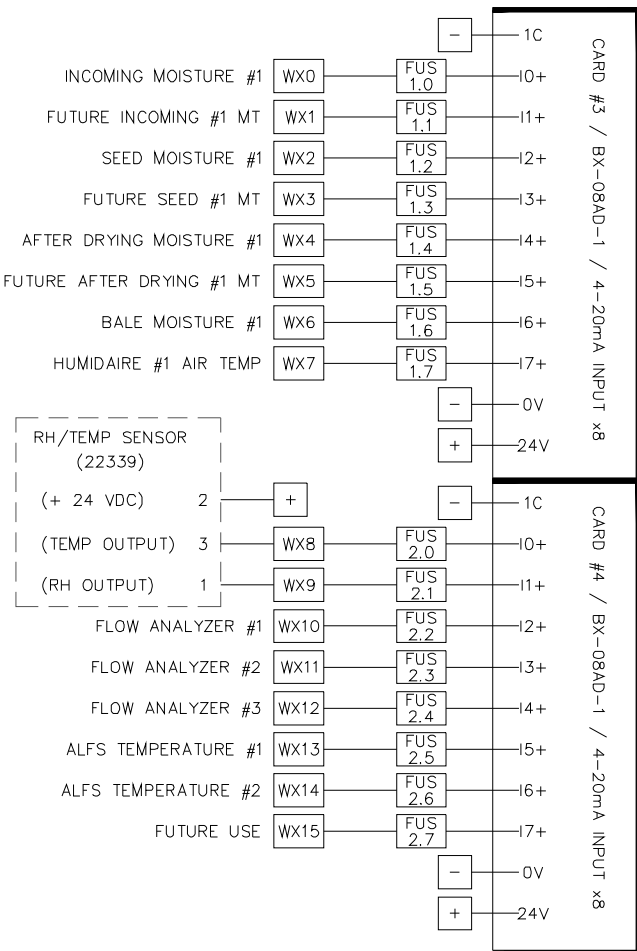

**SAMUEL JACKSON, INC.**  
MIRROR SPECTRUM  
PRIMARY CONTROL  
PANEL WIRING  
PAGE 1 OF 2

CA83605B  
02-2024

**SAMUEL JACKSON, INC.**

MIRROR SPECTRUM  
PRIMARY CONTROL  
PANEL WIRING  
PAGE 2 OF 2

CA83606F  
02-2024