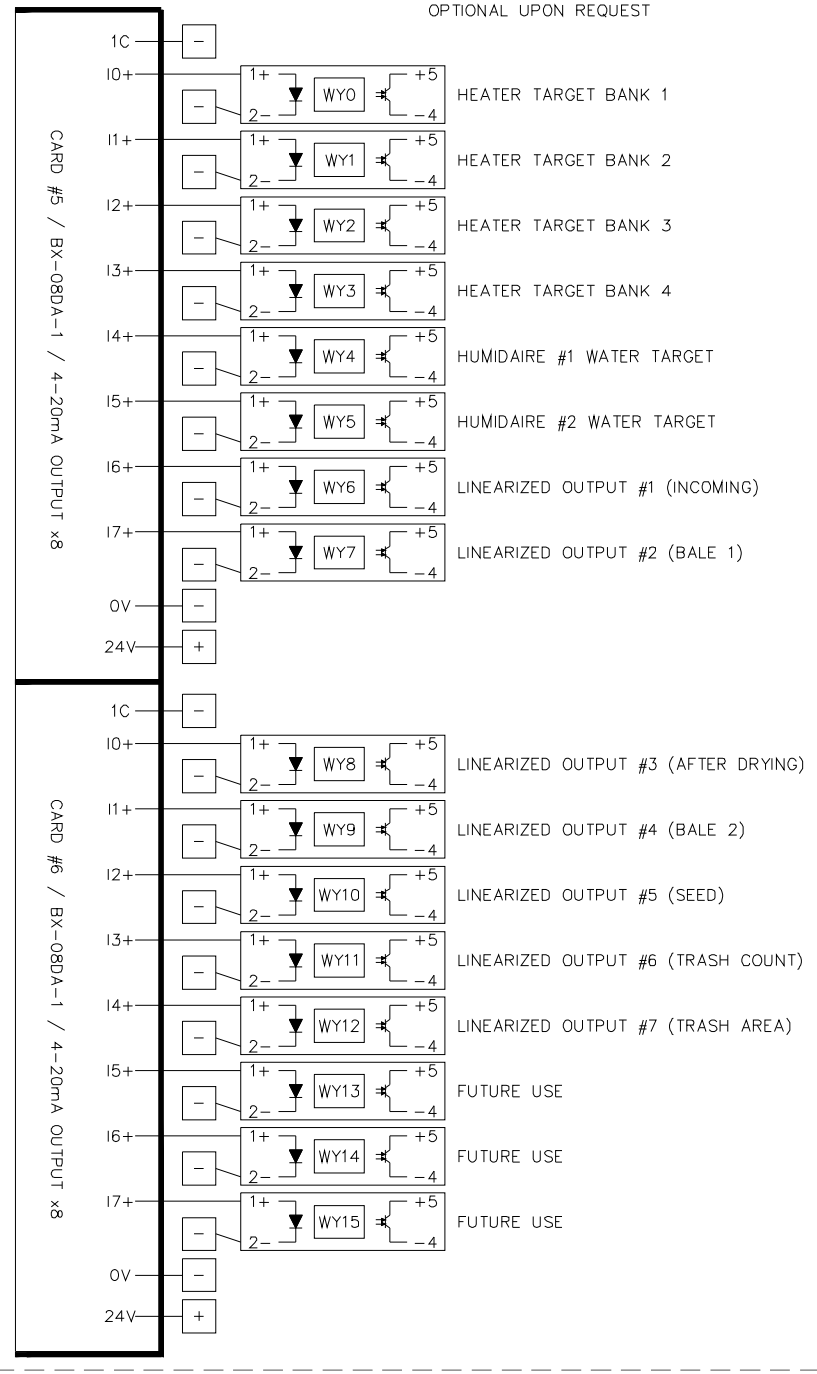

**SAMUEL JACKSON, INC.**  
MIRROR SPECTRUM  
PRIMARY CONTROL  
PANEL WIRING  
PAGE 1 OF 2

CA83605B  
02-2024

**SAMUEL JACKSON, INC.**

MIRROR SPECTRUM  
PRIMARY CONTROL  
PANEL WIRING  
PAGE 2 OF 2

CA83606F  
02-2024