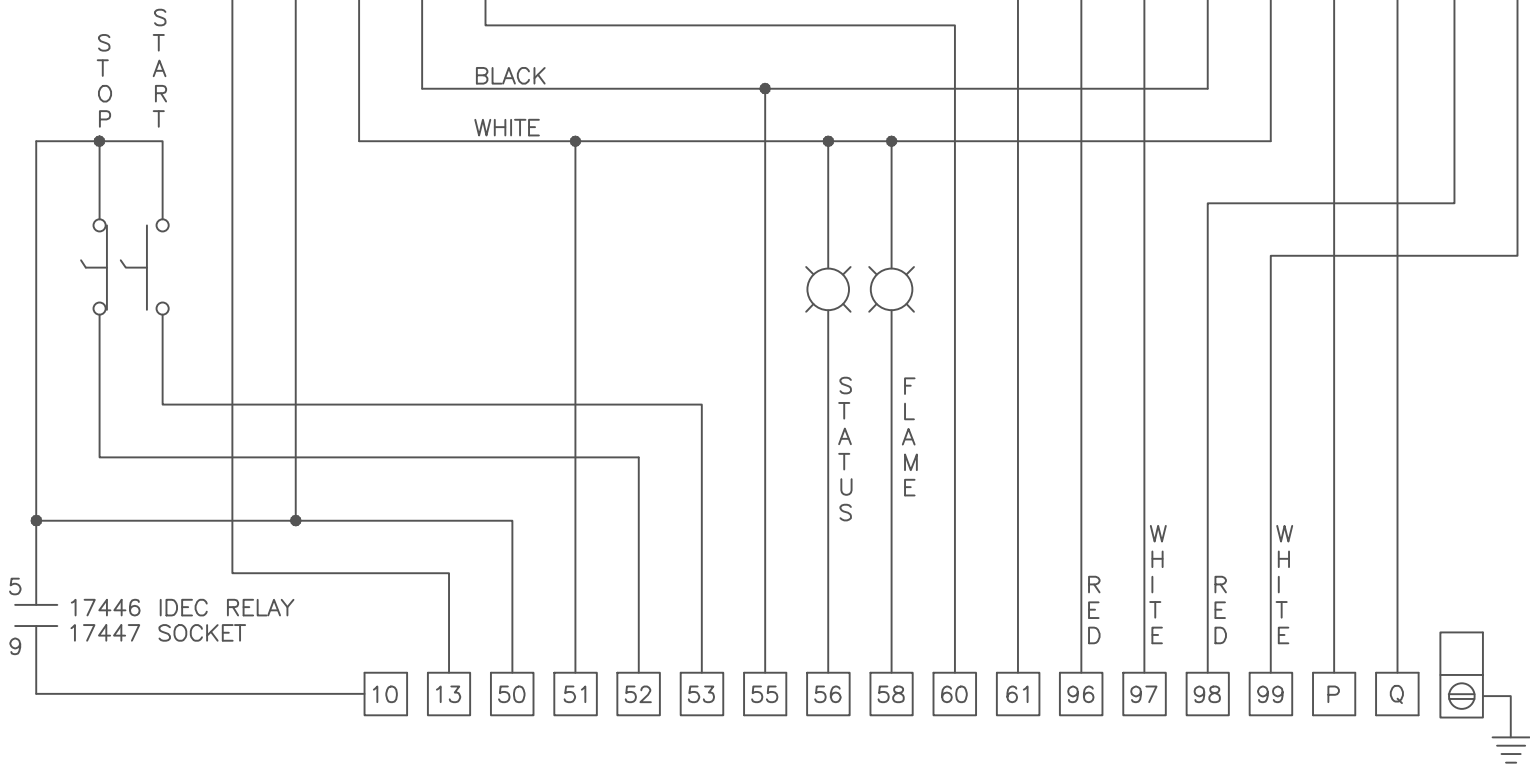

EXTERNAL ELECTRICAL CONNECTIONS HG-4-1204 4 MBTU/HR GAS-FIRED HEATER WITH 20000 REMOTE CONTROL

CA13140A
9-98

SAMUEL JACKSON, INC.	
20000 REMOTE CONTROL WIRING SCHEMATIC	
10-98	CA13700A

SAMUEL JACKSON, INC.

EXTERNAL WIRING OF OPTIONS FOR GAS-FIRED HEATERS

11-99	CA13800A
-------	----------