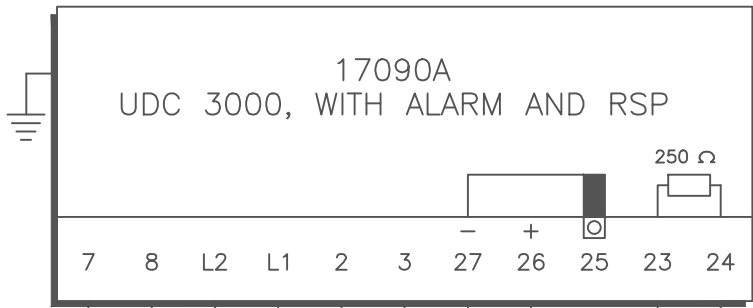

EXTERNAL ELECTRICAL CONNECTIONS HG-4-1204 4 MBTU/HR GAS-FIRED HEATER WITH 20000 REMOTE CONTROL

CA13140A
9-98

SAMUEL JACKSON, INC.	
20000 REMOTE CONTROL WIRING SCHEMATIC	
10-98	CA13700A

SAMUEL JACKSON, INC.