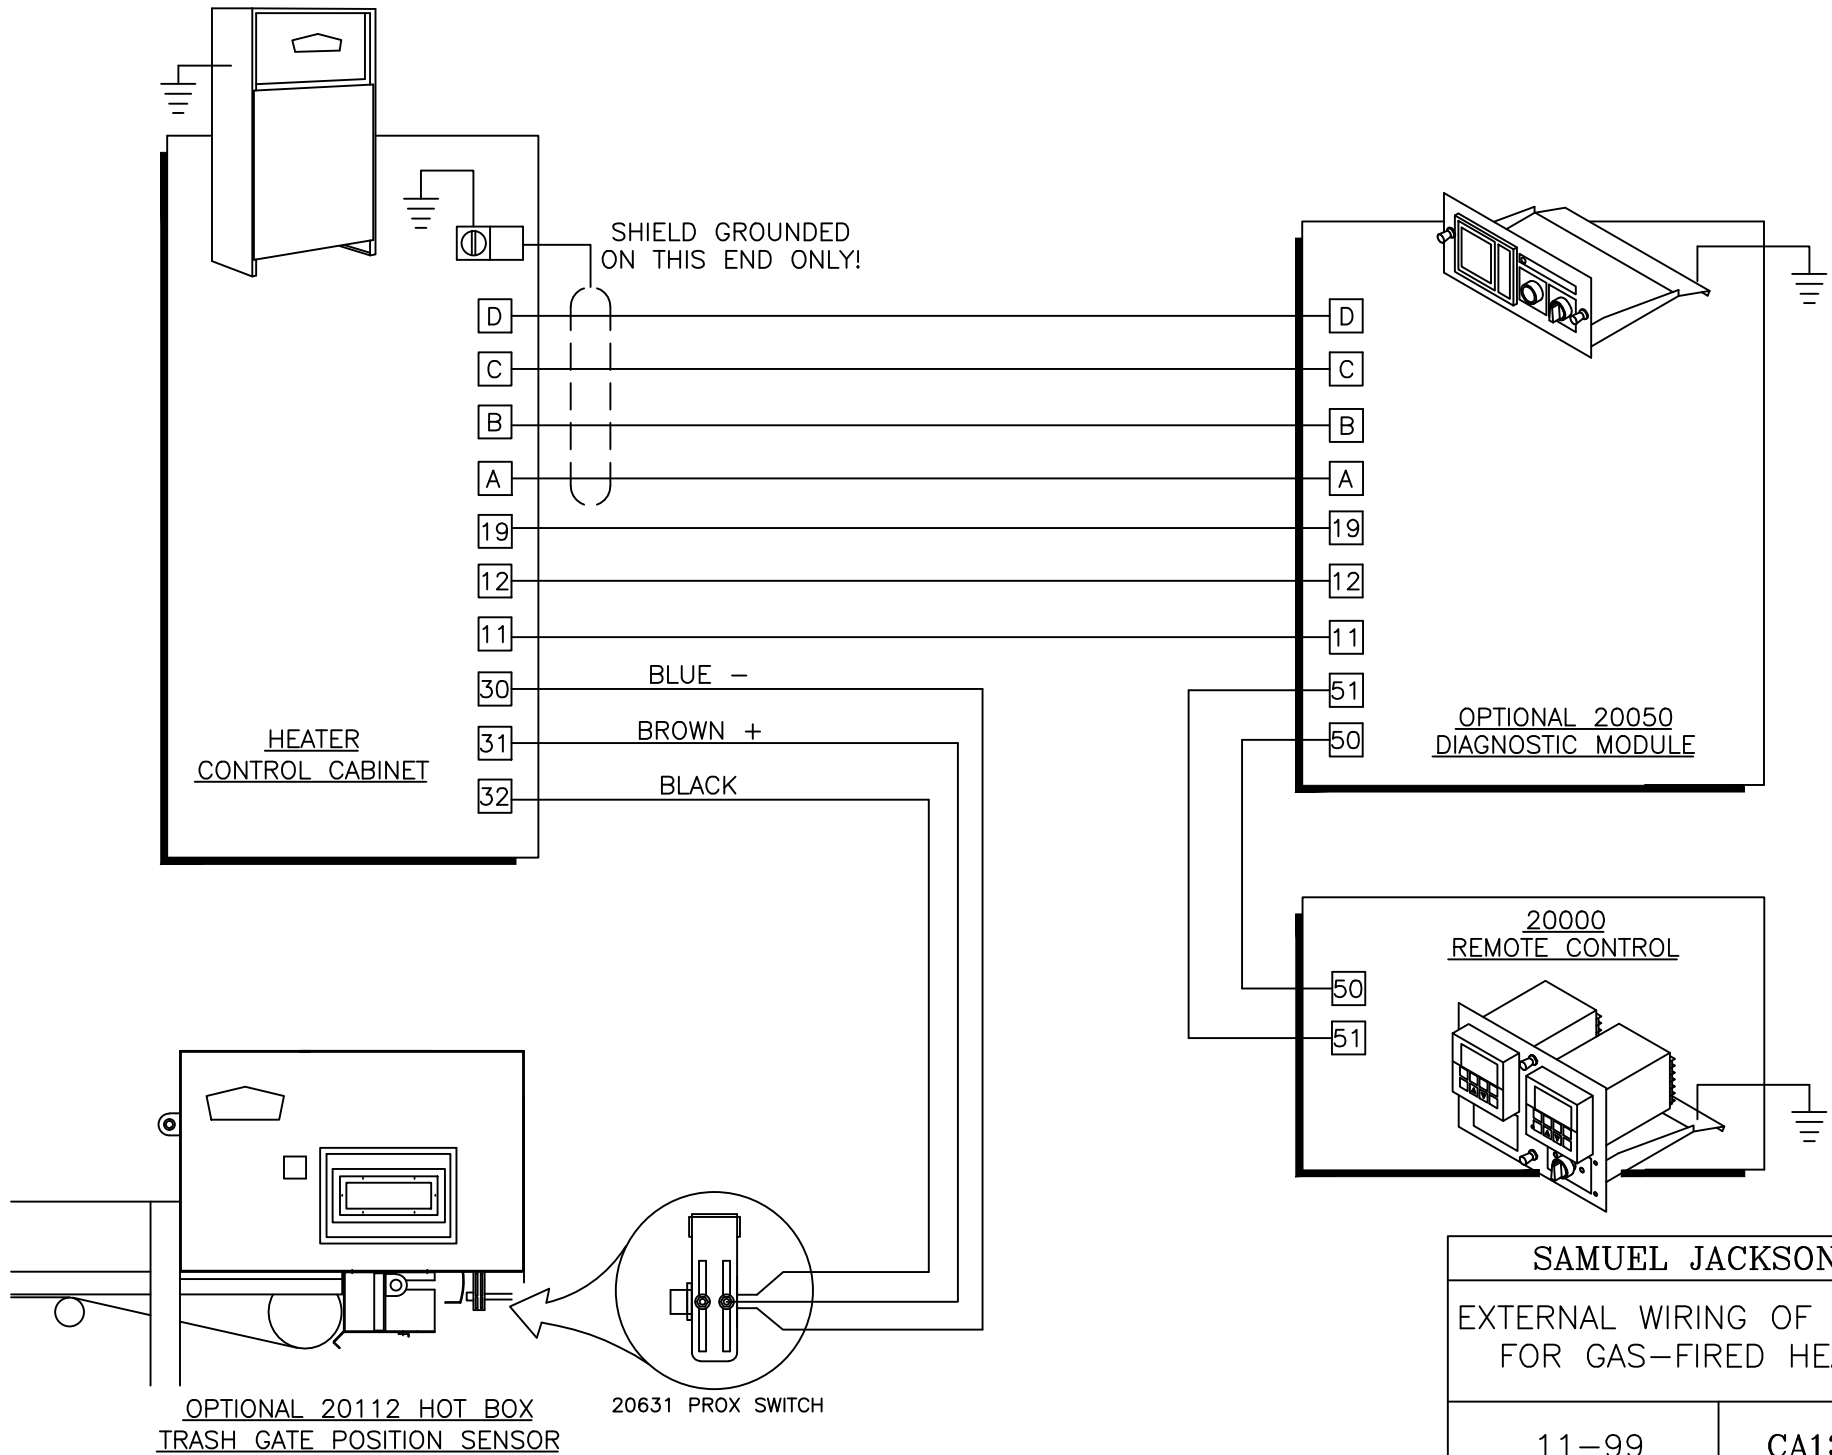

EXTERNAL ELECTRICAL CONNECTIONS HG-4-1204 4 MBTU/HR GAS-FIRED HEATER WITH 20000 REMOTE CONTROL

CA13140A
9-98

SAMUEL JACKSON, INC.	
20000 REMOTE CONTROL WIRING SCHEMATIC	
10-98	CA13700A

SAMUEL JACKSON, INC.

EXTERNAL WIRING OF OPTIONS FOR GAS-FIRED HEATERS

11-99	CA13800A
-------	----------