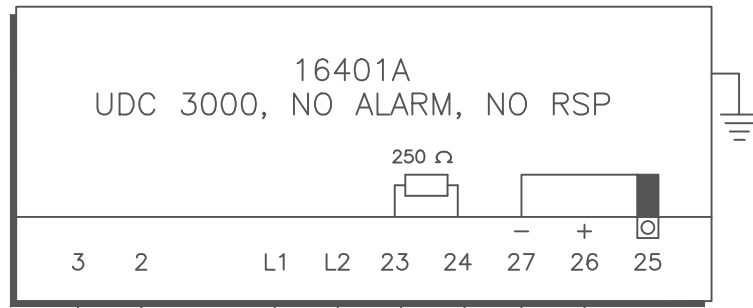

EXTERNAL ELECTRICAL CONNECTIONS HG-4-1204 4 MBTU/HR GAS-FIRED HEATER WITH 20000 REMOTE CONTROL

CA13140A
9-98

SAMUEL JACKSON, INC.	
20000 REMOTE CONTROL WIRING SCHEMATIC	
10-98	CA13700A

SAMUEL JACKSON, INC.