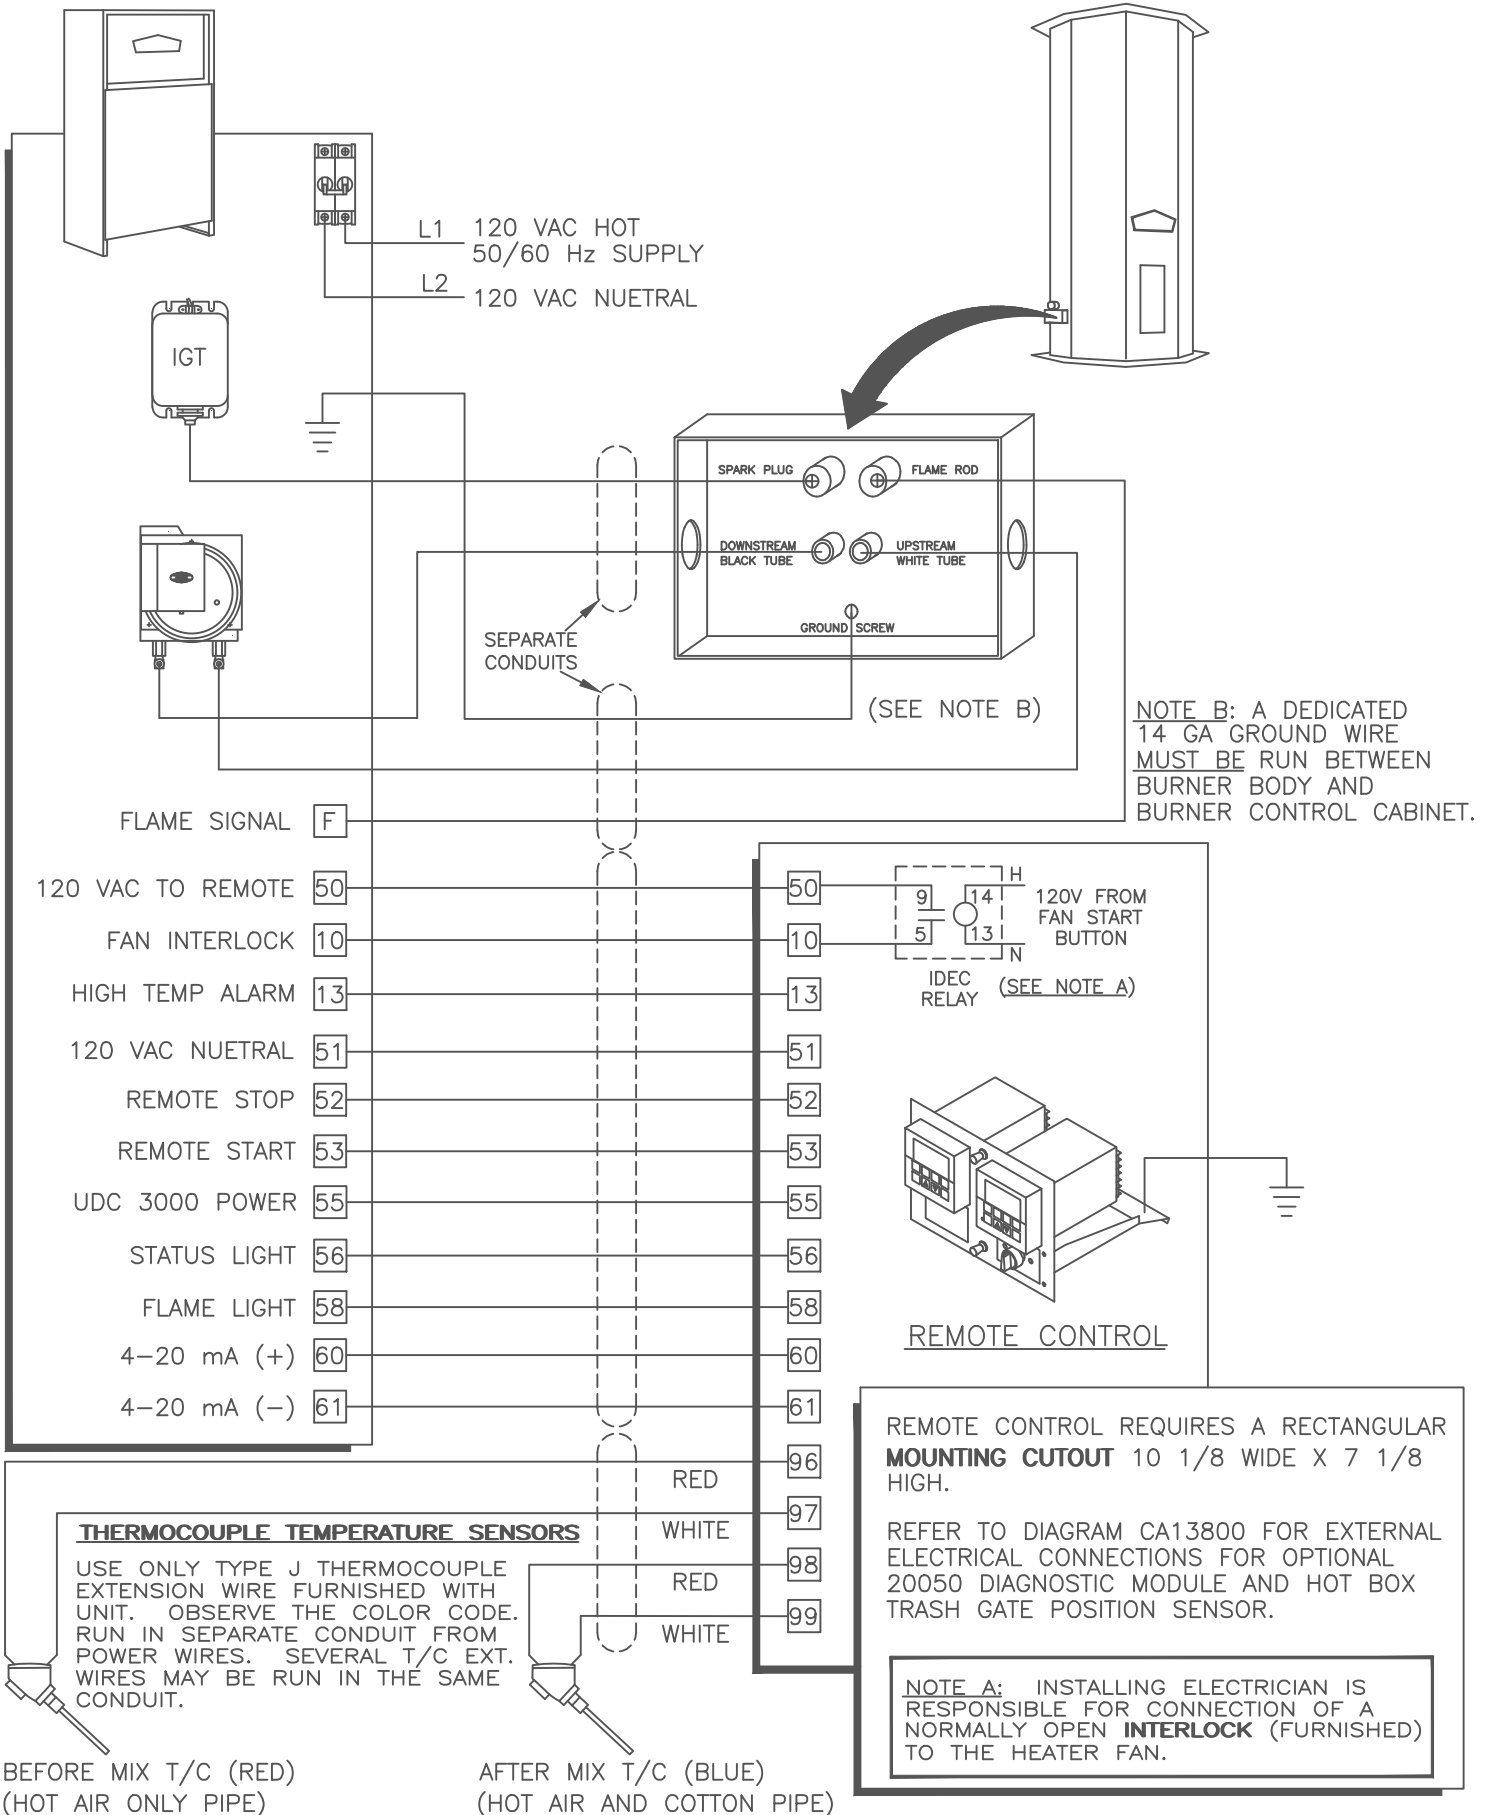

EXTERNAL ELECTRICAL CONNECTIONS HG-4-1204 4 MBTU/HR GAS-FIRED HEATER WITH 20000 REMOTE CONTROL

CA13140A
9-98

SAMUEL JACKSON, INC.	
20000 REMOTE CONTROL WIRING SCHEMATIC	
10-98	CA13700A

SAMUEL JACKSON, INC.

EXTERNAL WIRING OF OPTIONS FOR GAS-FIRED HEATERS

11-99	CA13800A
-------	----------