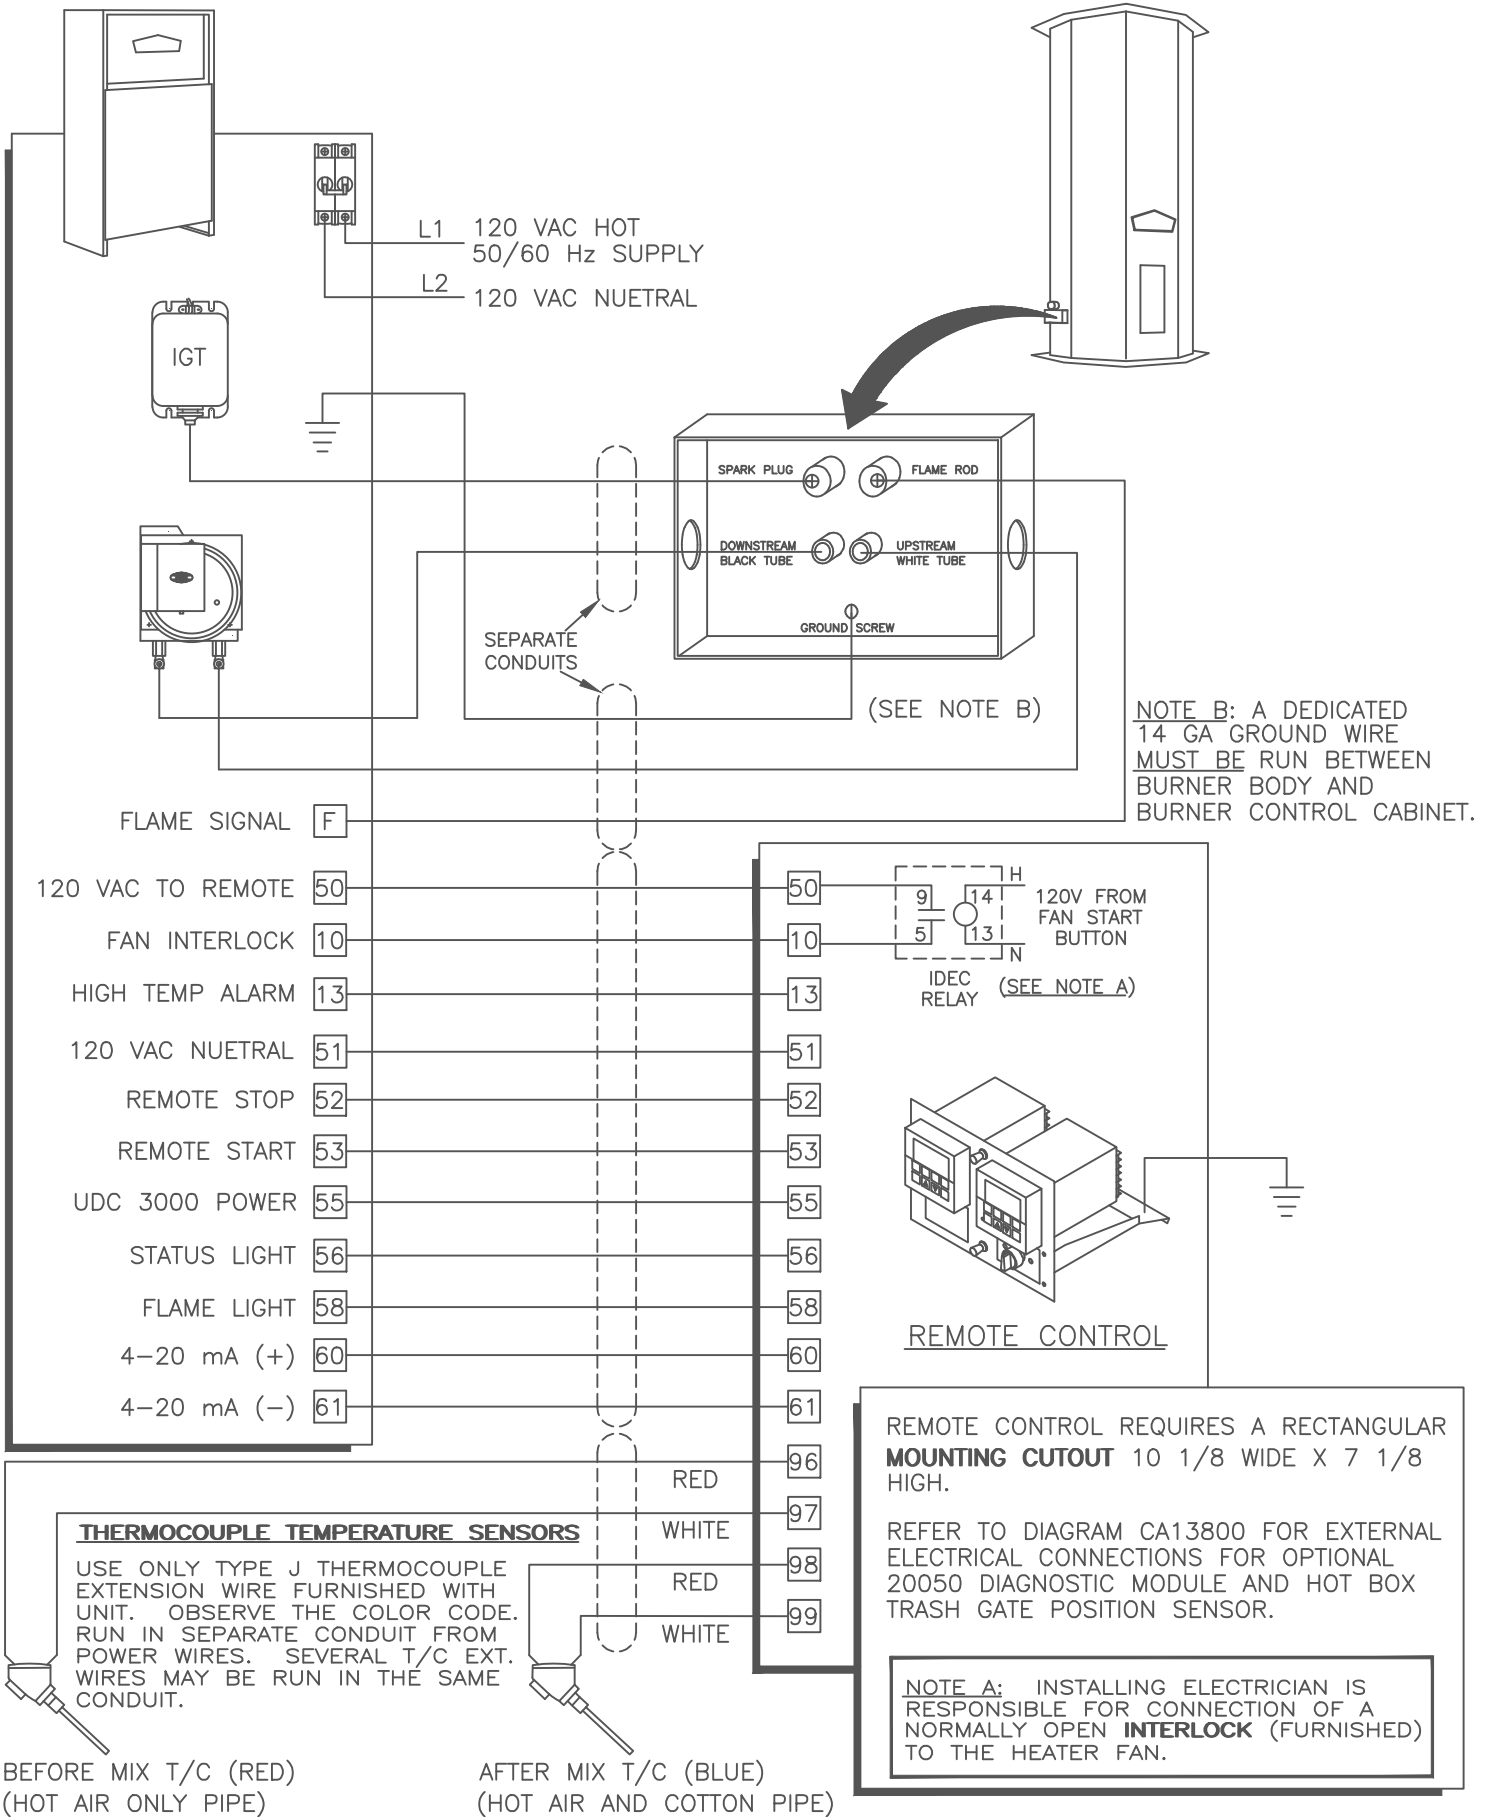

# EXTERNAL ELECTRICAL CONNECTIONS HG-4-1204 4 MBTU/HR GAS-FIRED HEATER WITH 20000 REMOTE CONTROL

CA13140A  
9-98

**SAMUEL JACKSON, INC.**

HG-4-1204  
4M BTU/HR HEATER  
ELECTRICAL SCHEMATIC

CA13150A  
4-03

SAMUEL JACKSON, INC.	
20000 REMOTE CONTROL WIRING SCHEMATIC	
3-99	CA13700B

SAMUEL JACKSON, INC.

EXTERNAL WIRING OF OPTIONS FOR GAS-FIRED HEATERS

11-99	CA13800A
-------	----------