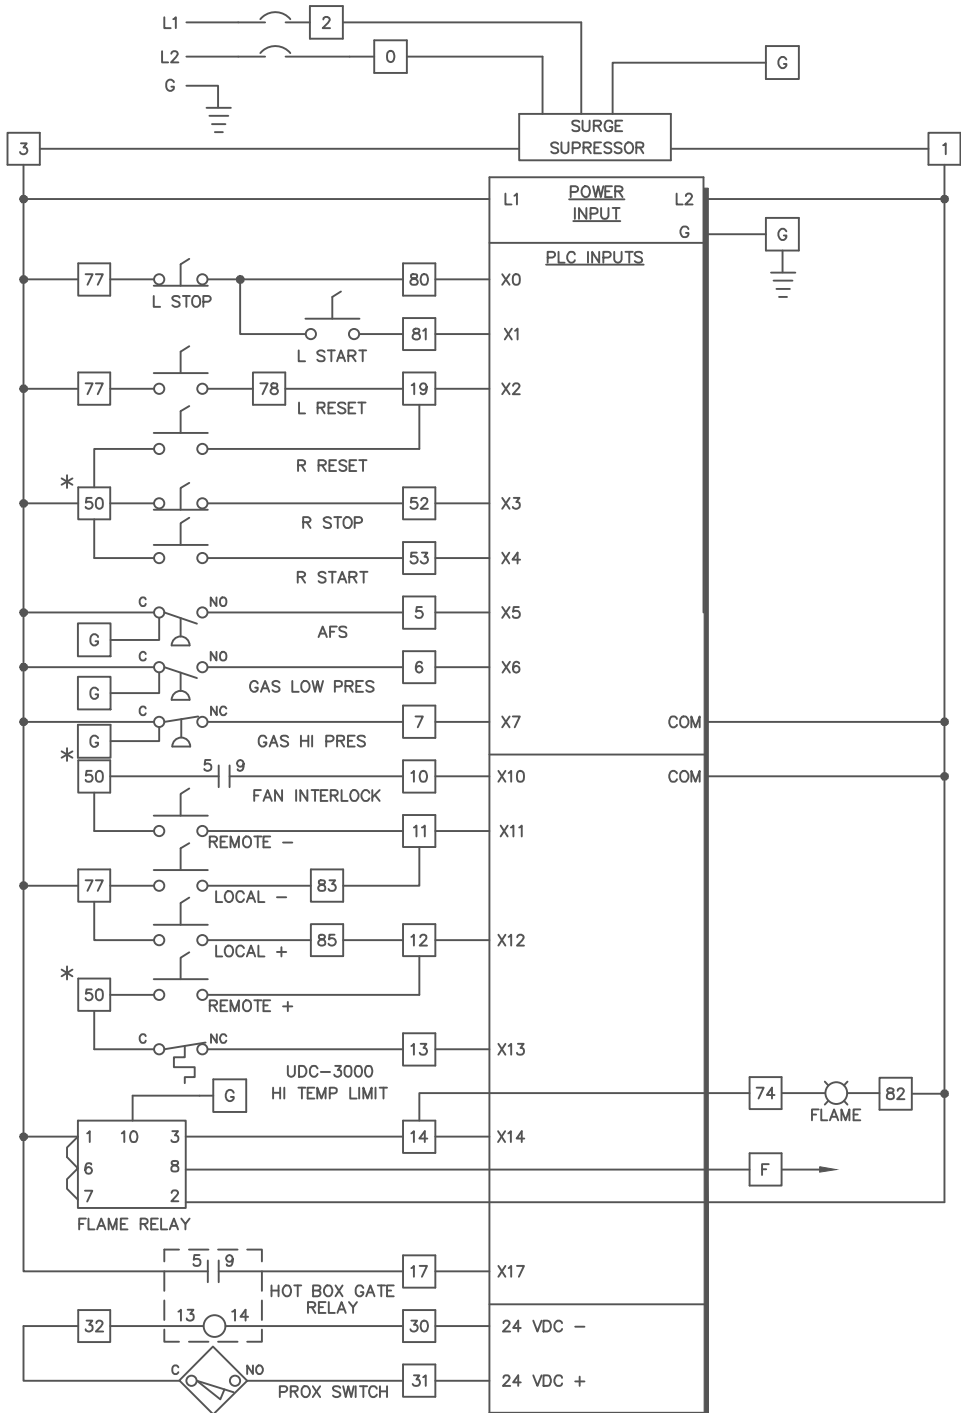

# EXTERNAL ELECTRICAL CONNECTIONS HG-4-1204 4 MBTU/HR GAS-FIRED HEATER WITH 20000 REMOTE CONTROL

CA13140A  
9-98

**SAMUEL JACKSON, INC.**

HG-4-1204  
4M BTU/HR HEATER  
ELECTRICAL SCHEMATIC

CA13150A  
4-03

SAMUEL JACKSON, INC.	
20000 REMOTE CONTROL WIRING SCHEMATIC	
3-99	CA13700B

SAMUEL JACKSON, INC.

EXTERNAL WIRING OF OPTIONS FOR GAS-FIRED HEATERS

11-99	CA13800A
-------	----------