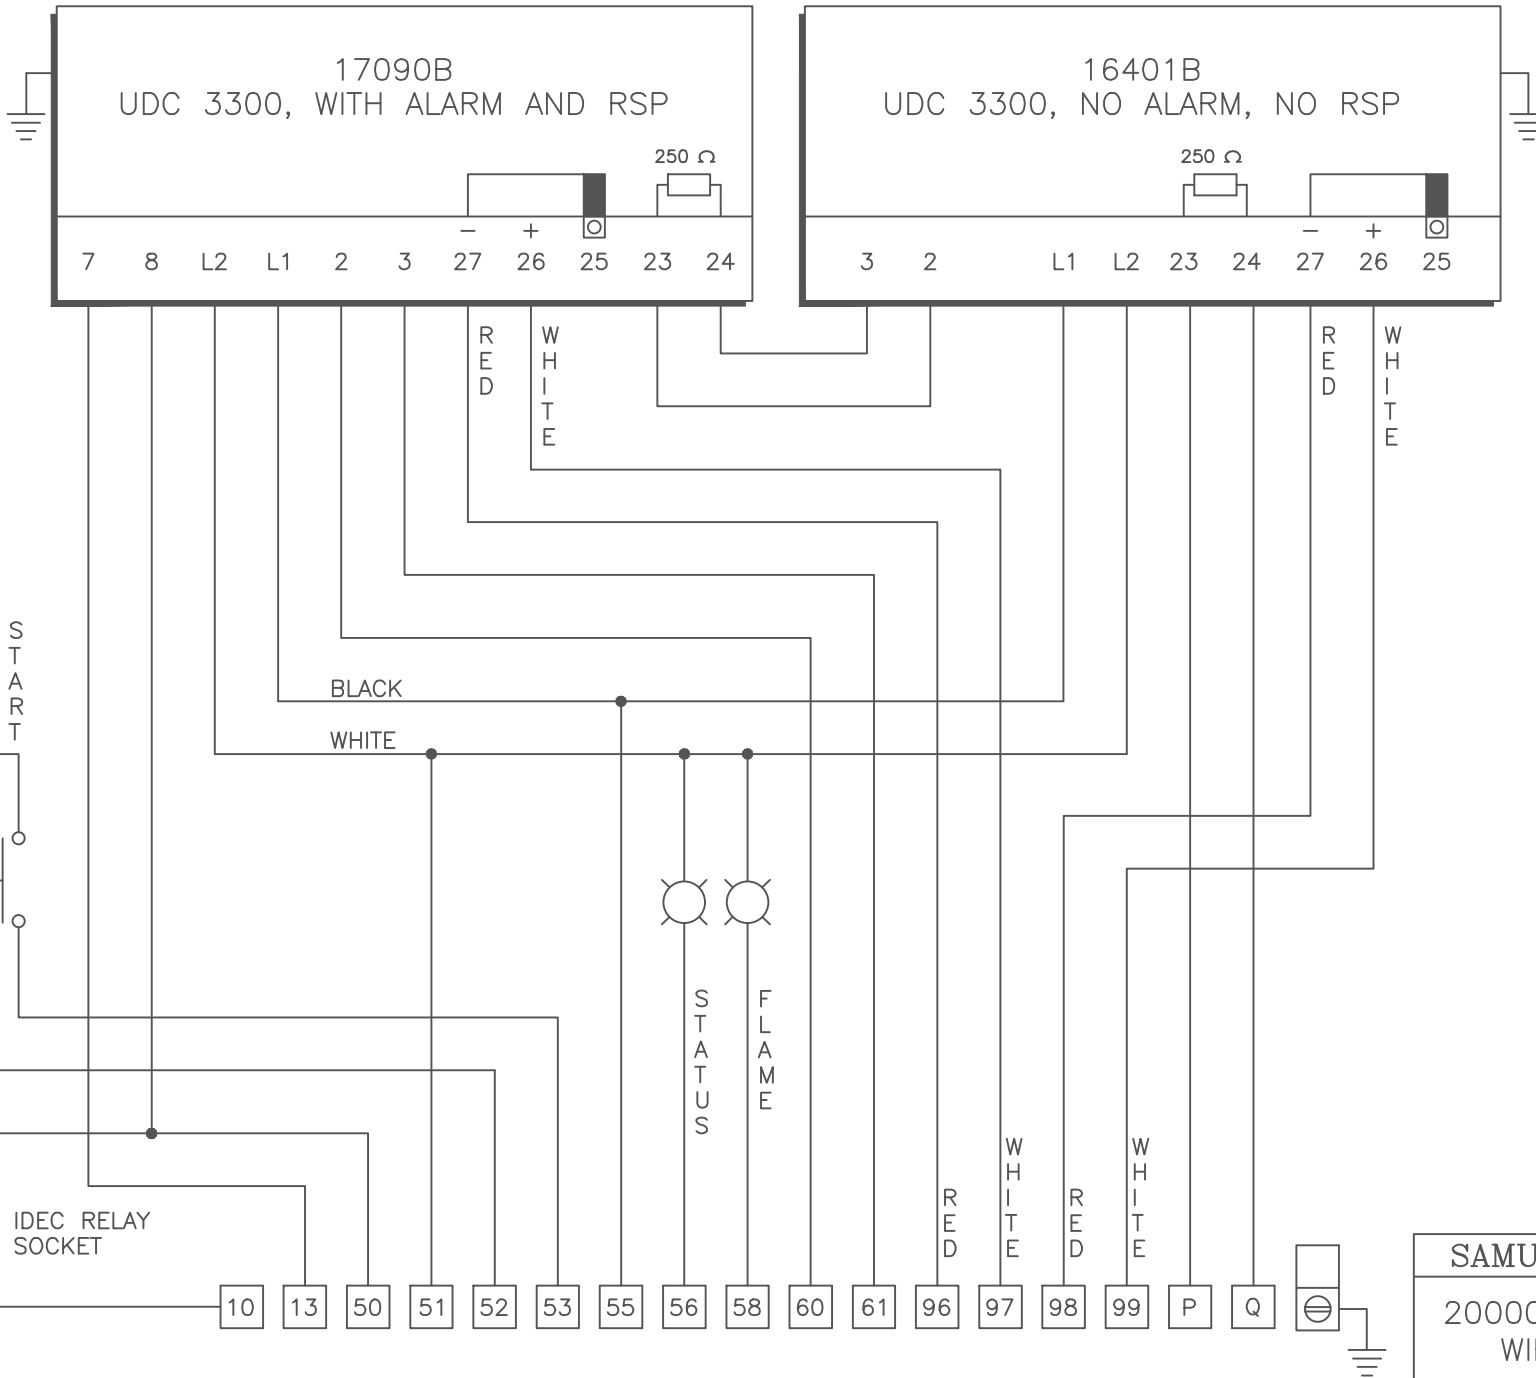

# EXTERNAL ELECTRICAL CONNECTIONS HG-4-1204 4 MBTU/HR GAS-FIRED HEATER WITH 20000 REMOTE CONTROL

CA13140A  
9-98

**SAMUEL JACKSON, INC.**

HG-4-1204  
4M BTU/HR HEATER  
ELECTRICAL SCHEMATIC

CA13150A  
4-03

SAMUEL JACKSON, INC.	
20000 REMOTE CONTROL WIRING SCHEMATIC	
3-99	CA13700B

SAMUEL JACKSON, INC.

EXTERNAL WIRING OF OPTIONS FOR GAS-FIRED HEATERS

11-99	CA13800A
-------	----------