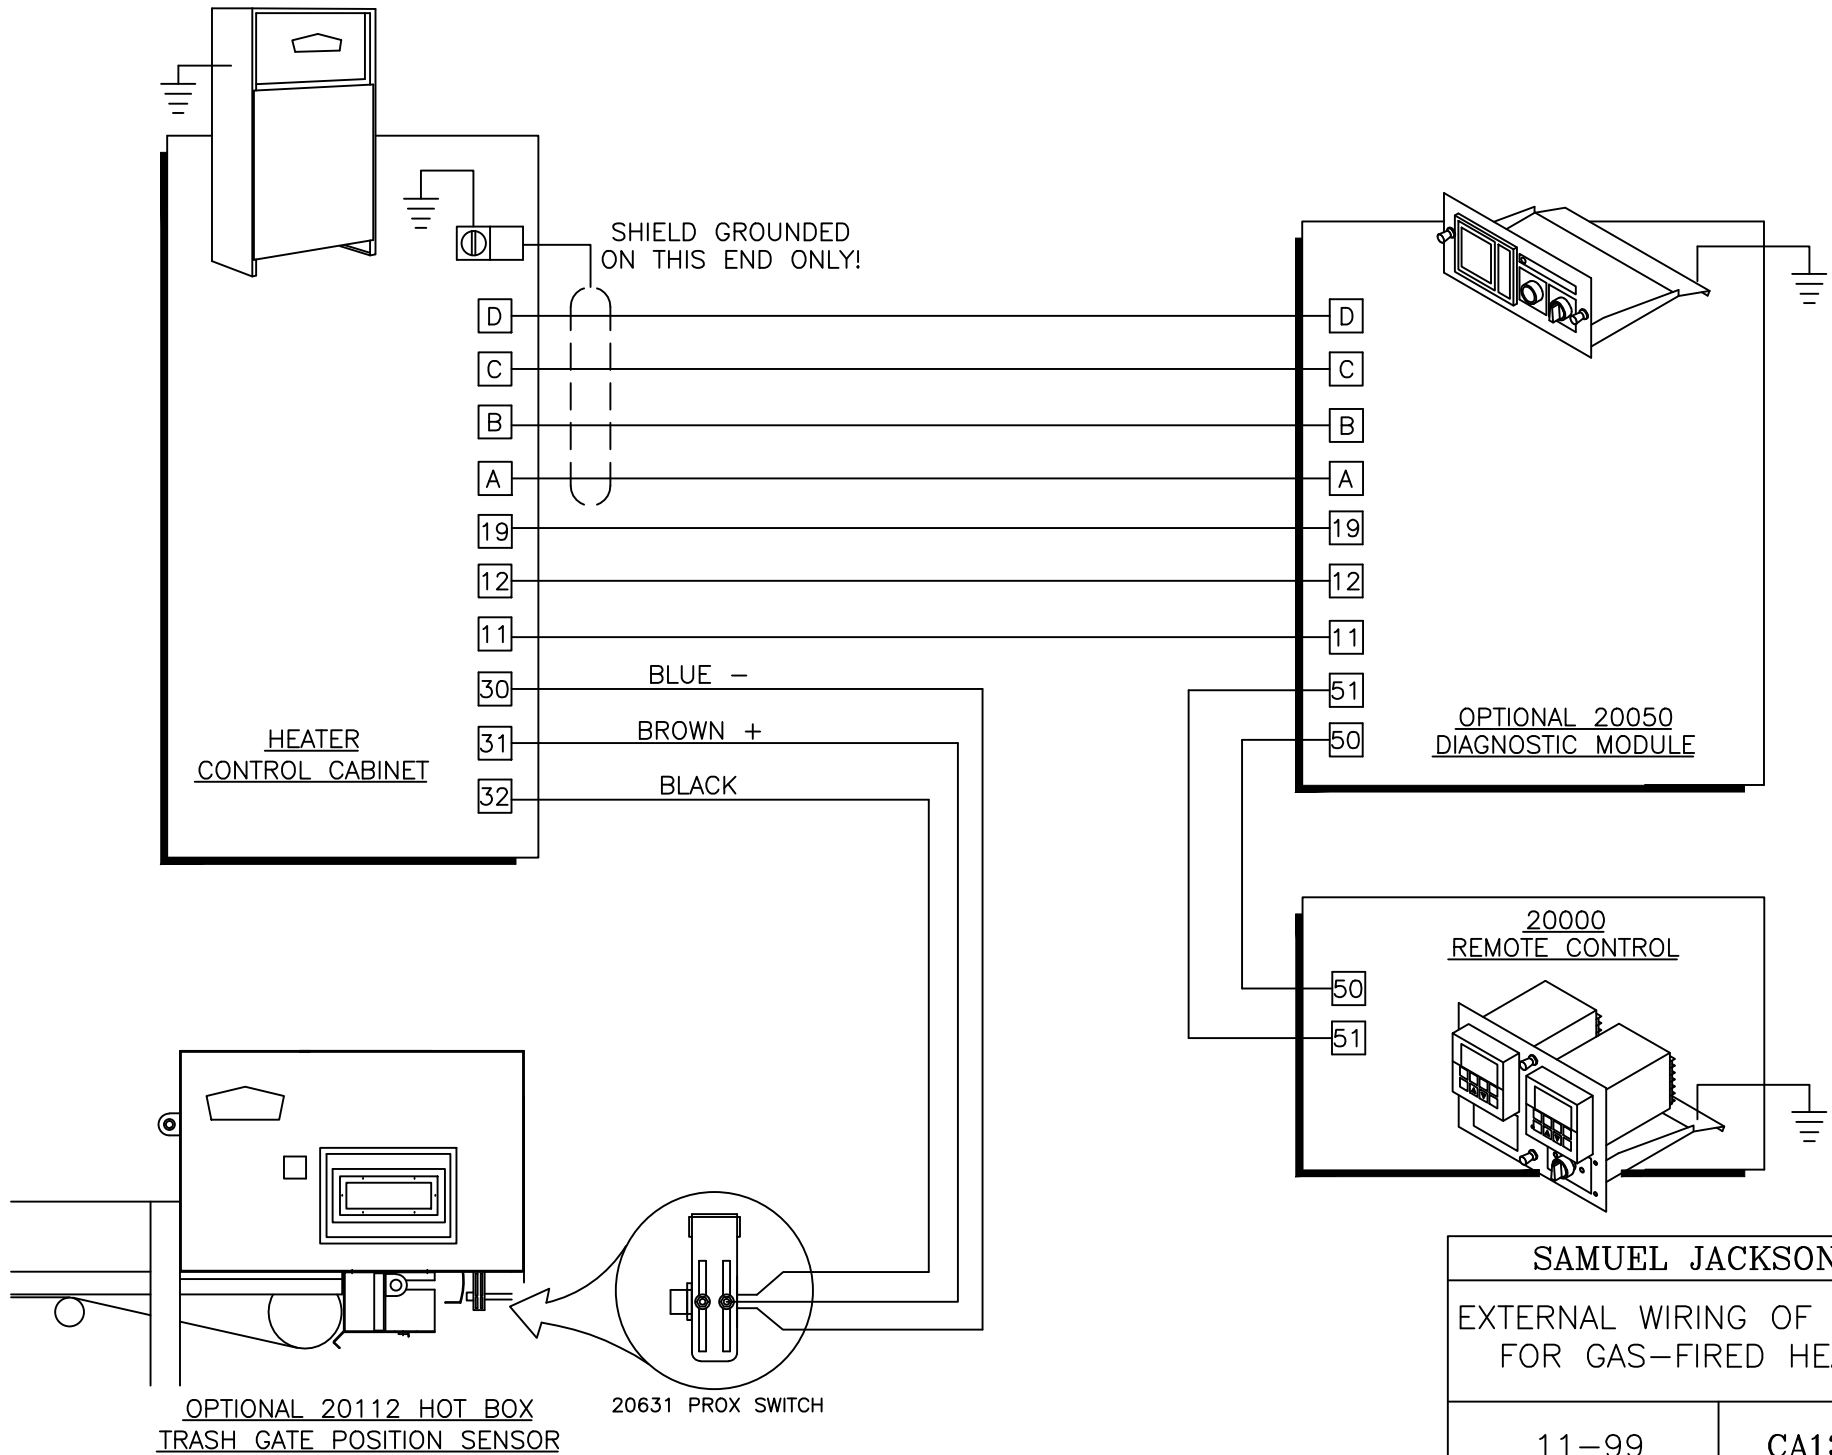

# EXTERNAL ELECTRICAL CONNECTIONS HG-4-1204 4 MBTU/HR GAS-FIRED HEATER WITH 20000 REMOTE CONTROL

CA13140A  
9-98

**SAMUEL JACKSON, INC.**

HG-4-1204  
4M BTU/HR HEATER  
ELECTRICAL SCHEMATIC

CA13150A  
4-03

SAMUEL JACKSON, INC.	
20000 REMOTE CONTROL WIRING SCHEMATIC	
3-99	CA13700B

SAMUEL JACKSON, INC.

EXTERNAL WIRING OF OPTIONS FOR GAS-FIRED HEATERS

11-99	CA13800A
-------	----------