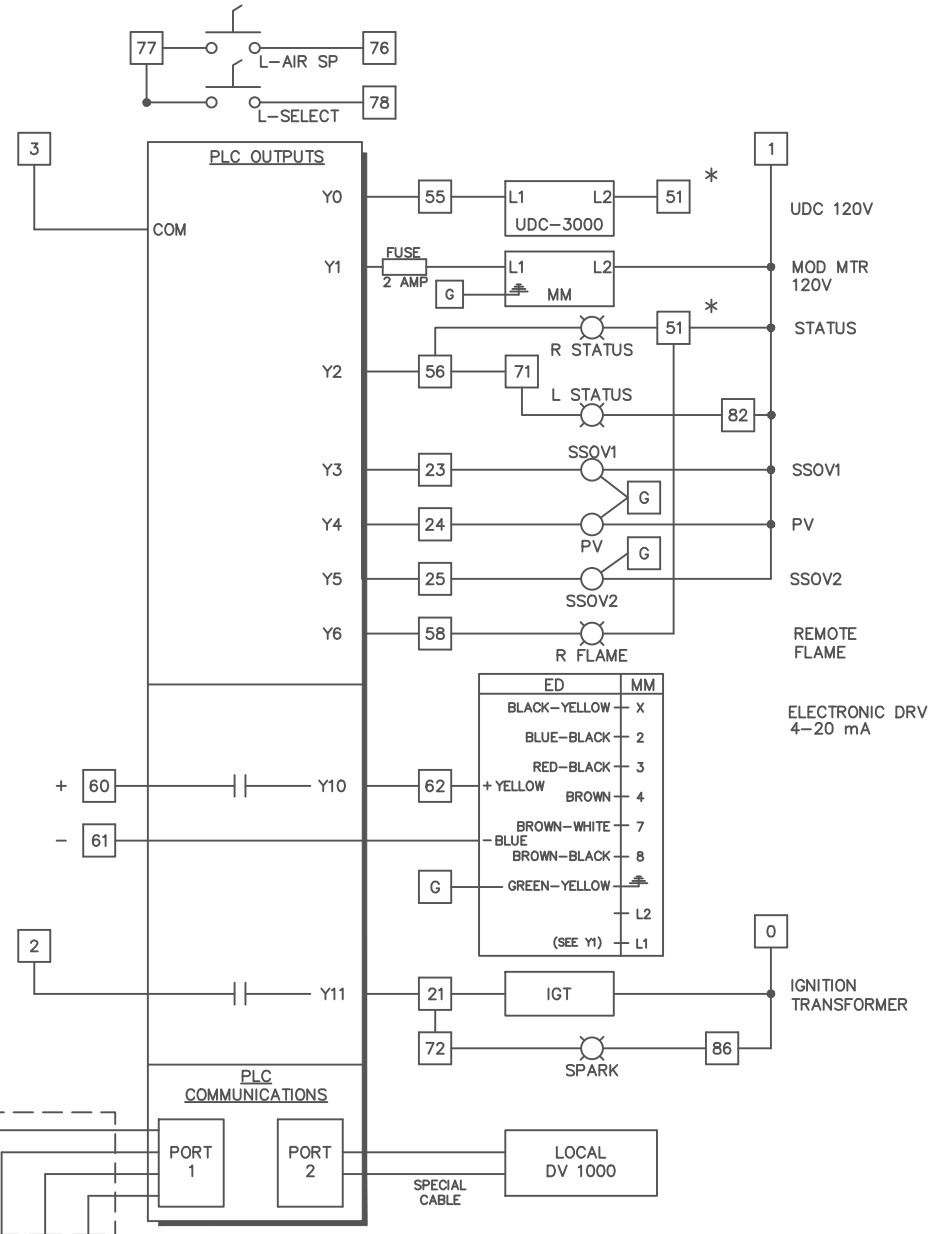

# EXTERNAL ELECTRICAL CONNECTIONS HG-4-1204 4 MBTU/HR GAS-FIRED HEATER WITH 20000 REMOTE CONTROL

CA13140A  
9-98

**SAMUEL JACKSON, INC.**

HG-4-1204  
4M BTU/HR HEATER  
ELECTRICAL SCHEMATIC

CA13150A  
4-03

SAMUEL JACKSON, INC.	
20000 REMOTE CONTROL WIRING SCHEMATIC	
3-99	CA13700B

SAMUEL JACKSON, INC.

EXTERNAL WIRING OF OPTIONS FOR GAS-FIRED HEATERS

11-99	CA13800A
-------	----------